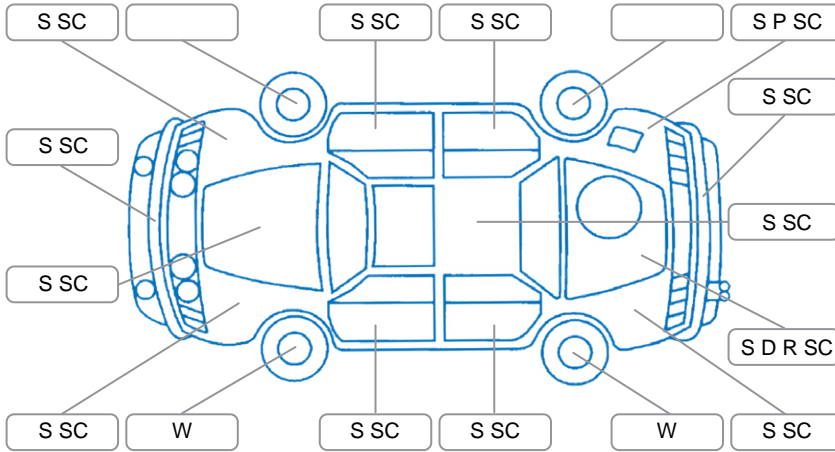

Report ID:	28,299,608	Version:	1
Created:	02 Jul 2026		

Make:	Volkswagen	Model:	Golf
Body Style:	Hatchback	Year:	2010
Rego No.:	LNB907	Rego Expiry:	12 Jul 2026
WoF Expiry:	30 Aug 2026	Odometer:	198,749 Kms
Good No.:	28299608	VIN:	WVWZZZ1KZAW309188
Next Service:	197300	Service History:	No

**Key**  
 S = Scratch    R = Rust    C = Crack    \* = Decals    W = Significant scuffs  
 D = Dent    PT = Paint defect    P = Pin dent    SC = Stone Chips

Note: some defects and blemishes may not be displayed in the diagram