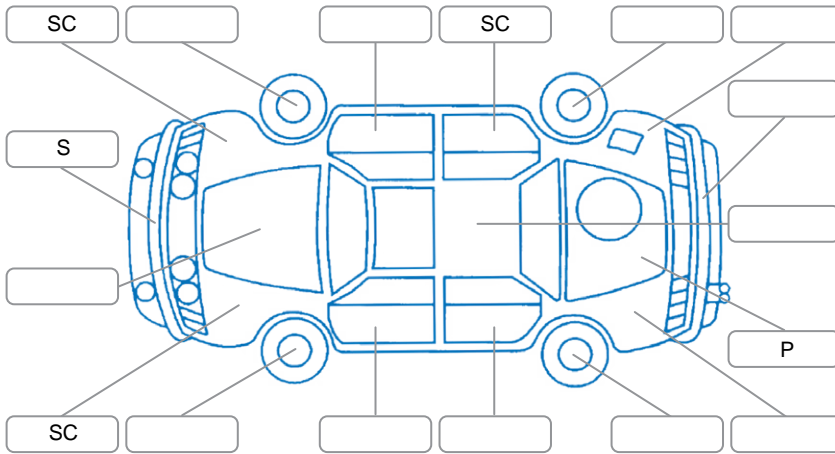

Report ID:	28,299,575	Version:	9
Created:	04 Jul 2026		

Make:	Nissan	Model:	Navara
Body Style:	Utility	Year:	2016
Rego No.:	KFM401	Rego Expiry:	06 Aug 2026
WoF Expiry:	17 Jul 2027	Odometer:	230,203 Kms
Good No.:	28299575	VIN:	MNTCB2D23A0003660
Next Service:	239,200kms	Service History:	Yes

Key
 S = Scratch R = Rust C = Crack * = Decals W = Significant scuffs
 D = Dent PT = Paint defect P = Pin dent SC = Stone Chips

Note: some defects and blemishes may not be displayed in the diagram

Body Inspection Comments