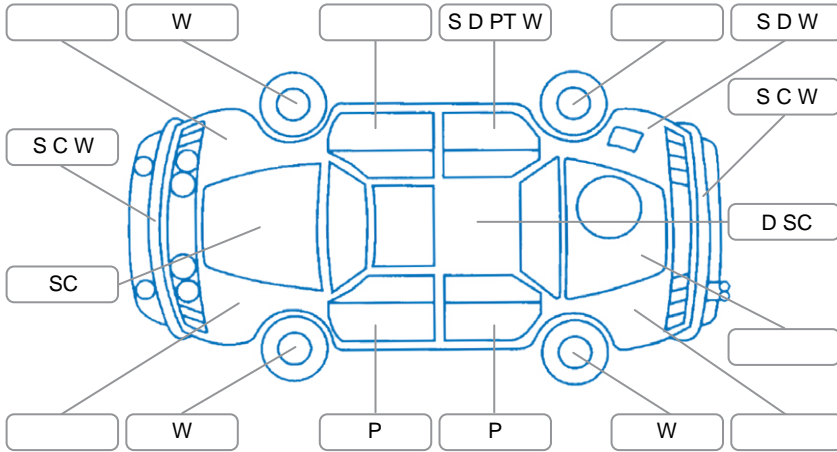

**Key**

S = Scratch    R = Rust    C = Crack    \* = Decals    W = Significant scuffs  
 D = Dent    PT = Paint defect    P = Pin dent    SC = Stone Chips

Note: some defects and blemishes may not be displayed in the diagram

**Body Inspection Comments**

Stone chip in front windscreen

Conditions During Body Inspection

Dry

**Under Carriage and Under Bonnet Inspection Comments**

2WD

**Interior Comments**

Seats:	Slight wear on drivers seat
Carpets:	Drivers side average
Panels:	Good
Dashboard:	Good