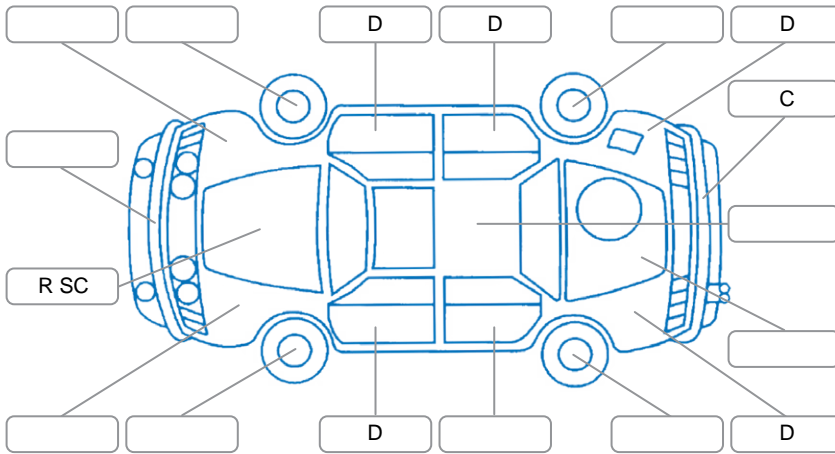

Report ID:	28,298,880	Version:	2
Created:	09 Jul 2026		

Make:	KIA	Model:	Seltos
Body Style:	SUV	Year:	2022
Rego No.:	PGT206	Rego Expiry:	26 Jul 2026
WoF Expiry:	27 May 2027	Odometer:	31,207 Kms
Good No.:	28298880	VIN:	KNAER81ATN7346586
Next Service:	41,000 kms	Service History:	Yes

Key
 S = Scratch R = Rust C = Crack * = Decals W = Significant scuffs
 D = Dent PT = Paint defect P = Pin dent SC = Stone Chips

Note: some defects and blemishes may not be displayed in the diagram

Body Inspection Comments