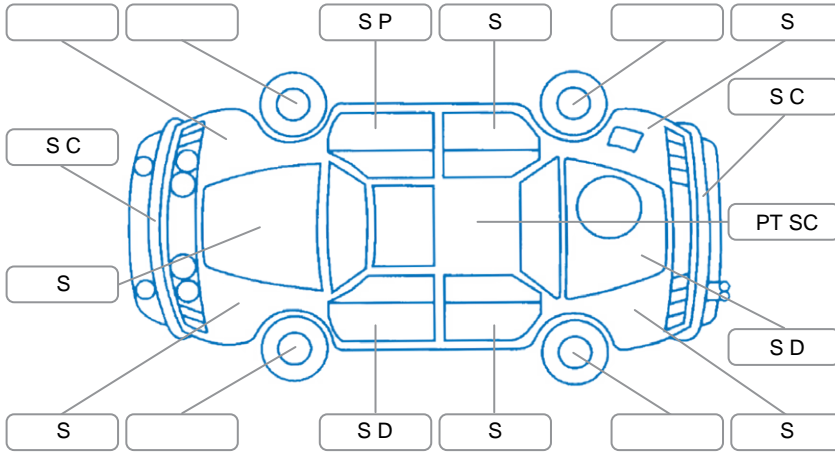

Report ID:	28,298,782	Version:	1
Created:	02 Jul 2026		

Make:	Nissan	Model:	Pulsar
Body Style:	Sedan	Year:	2005
Rego No.:	CRP331	Rego Expiry:	09 Sep 2026
WoF Expiry:	23 Jun 2027	Odometer:	247,031 Kms
Good No.:	28298782	VIN:	JN1CFAN16A0070377
Next Service:	243000	Service History:	No

Key

S = Scratch R = Rust C = Crack * = Decals W = Significant scuffs
 D = Dent PT = Paint defect P = Pin dent SC = Stone Chips

Note: some defects and blemishes may not be displayed in the diagram

Body Inspection Comments

Front and rear bumpers cracked and broken
 Aerial broken off

Conditions During Body Inspection Dry

Under Carriage and Under Bonnet Inspection Comments

Interior Comments

Seats:	Poor
Carpets:	ripped and torn
Panels:	Poor
Dashboard:	cracked and broken