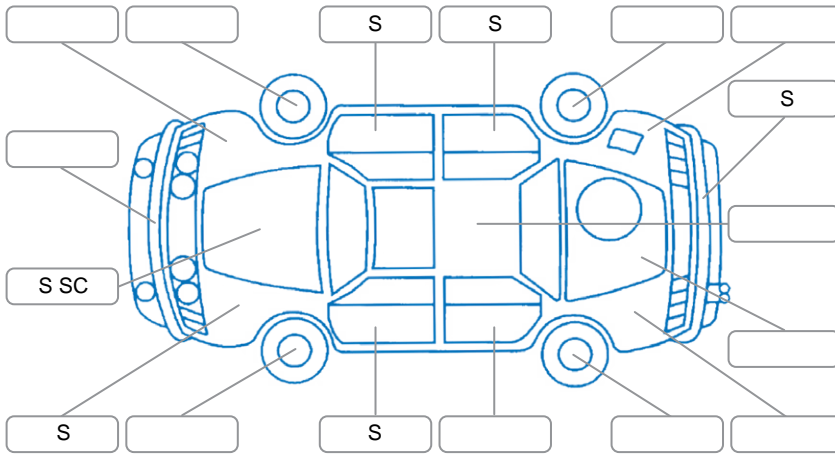

Report ID:	28,298,661	Version:	1
Created:	03 Jul 2026		

Make:	Toyota	Model:	Highlander
Body Style:	SUV	Year:	2022
Rego No.:	PHG872	Rego Expiry:	14 Sep 2026
WoF Expiry:	13 Jun 2027	Odometer:	174,676 Kms
Good No.:	28298661	VIN:	5TDLB3CH70S092165
Next Service:	181,300 Kms	Service History:	Yes

Key
 S = Scratch R = Rust C = Crack * = Decals W = Significant scuffs
 D = Dent PT = Paint defect P = Pin dent SC = Stone Chips

Note: some defects and blemishes may not be displayed in the diagram

Body Inspection Comments