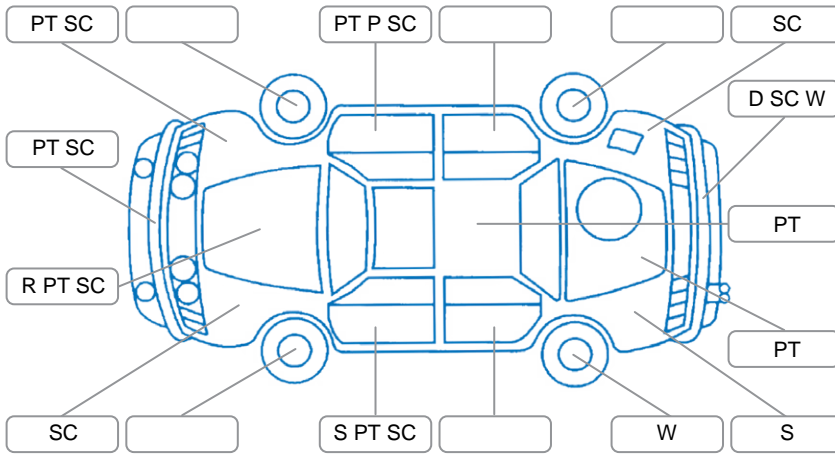

Report ID:	28,297,740	Version:	1
Created:	03 Jul 2026		

Make:	Honda	Model:	Prelude
Body Style:	Sedan	Year:	1992
Rego No.:	WI8059	Rego Expiry:	20 Jan 2027
WoF Expiry:	30 Dec 2026	Odometer:	338,073 Kms
Good No.:	28297740	VIN:	7A88G0L0797101898
Next Service:		Service History:	No

Key

S = Scratch R = Rust C = Crack * = Decals W = Significant scuffs
 D = Dent PT = Paint defect P = Pin dent SC = Stone Chips

Note: some defects and blemishes may not be displayed in the diagram

Body Inspection Comments

Windscreen stone chip in CVA

Conditions During Body Inspection

Dry

Under Carriage and Under Bonnet Inspection Comments

Underbody surface rust
 Subframe and suspension components are rusty
 Engine oil leak