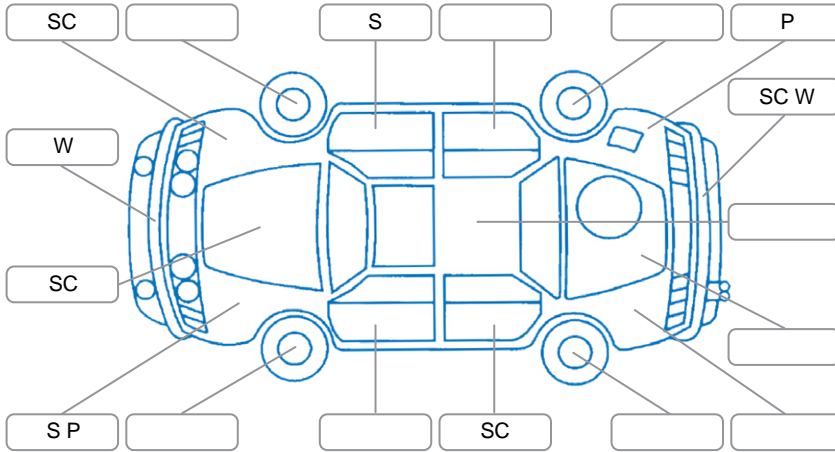

Report ID:	28,297,701	Version:	1
Created:	03 Jul 2026		

Make:	Mazda	Model:	Mazda2
Body Style:	Hatchback	Year:	2016
Rego No.:	KFF989	Rego Expiry:	14 Dec 2026
WoF Expiry:	21 May 2027	Odometer:	45,431 Kms
Good No.:	28297701	VIN:	MM0DJ2HAA0W240260
Next Service:	55215	Service History:	No

Key

S = Scratch R = Rust C = Crack * = Decals W = Significant scuffs
 D = Dent PT = Paint defect P = Pin dent SC = Stone Chips

Note: some defects and blemishes may not be displayed in the diagram

Body Inspection Comments

Conditions During Body Inspection

Dry

Under Carriage and Under Bonnet Inspection Comments

Interior Comments

Seats:	Good
Carpets:	Good
Panels:	Good
Dashboard:	Good

General Comments

Road Conditions During Test Drive	Dry	
Engine Timing Mechanism	Timing Chain	
Evidence of Cam Belt Replacement	<input type="checkbox"/> Yes <input type="checkbox"/> No	Kms
Inspected by:	Alana Saunders	
Published by:	Alana Saunders	
Inspection Date:	03 Jul 2026	