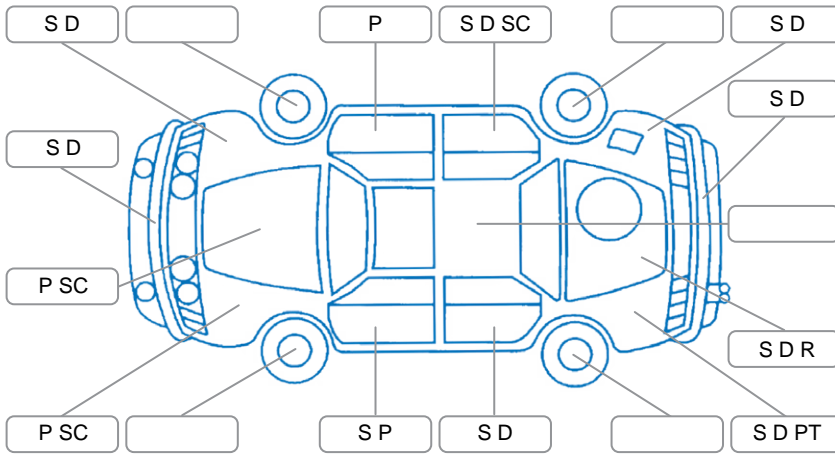

Report ID:	28,297,633	Version:	1
Created:	02 Jul 2026		

Make:	Nissan	Model:	Homy
Body Style:	Van	Year:	1996
Rego No.:	DEA372	Rego Expiry:	22 Aug 2026
WoF Expiry:	24 Sep 2026	Odometer:	251,990 Kms
Good No.:	28297633	VIN:	7A8DH060805000262
Next Service:	252,000kms	Service History:	No

Key
 S = Scratch R = Rust C = Crack * = Decals W = Significant scuffs
 D = Dent PT = Paint defect P = Pin dent SC = Stone Chips

Note: some defects and blemishes may not be displayed in the diagram

Body Inspection Comments

Conditions During Body Inspection	Dry
-----------------------------------	-----

Under Carriage and Under Bonnet Inspection Comments

Oil leaks. surface rust.

Interior Comments

Seats:	rear seats not fitted.
Carpets:	Good
Panels:	Average
Dashboard:	Good