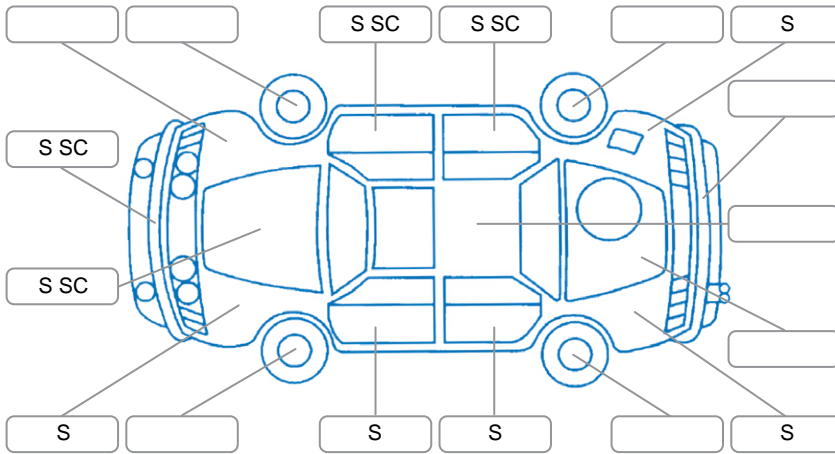

Report ID:	28,297,583	Version:	1
Created:	08 Jul 2026		

Make:	Mercedes-Benz	Model:	CLA
Body Style:	Sedan	Year:	2016
Rego No.:	NWN384	Rego Expiry:	24 Feb 2027
WoF Expiry:	22 Jul 2027	Odometer:	136,993 Kms
Good No.:	28297583	VIN:	WDD1173512N370295
Next Service:	146,000	Service History:	No

Key

S = Scratch R = Rust C = Crack * = Decals W = Significant scuffs
 D = Dent PT = Paint defect P = Pin dent SC = Stone Chips

Note: some defects and blemishes may not be displayed in the diagram

Body Inspection Comments

Conditions During Body Inspection: Dry

Under Carriage and Under Bonnet Inspection Comments

Interior Comments

Seats:	Good
Carpets:	Good
Panels:	Good
Dashboard:	Good

General Comments

Road Conditions During Test Drive	Dry
Engine Timing Mechanism	Timing Chain
Evidence of Cam Belt Replacement	<input type="checkbox"/> Yes <input type="checkbox"/> No Kms