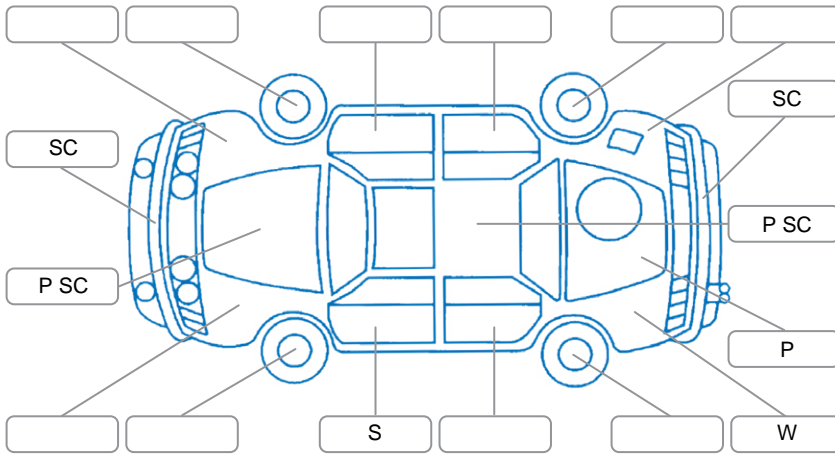

Report ID:	28,297,520	Version:	1
Created:	02 Jul 2026		

Make:	Hyundai	Model:	Santa FE
Body Style:	SUV	Year:	2013
Rego No.:	HEF599	Rego Expiry:	14 Jul 2026
WoF Expiry:	19 Aug 2026	Odometer:	347,255 Kms
Good No.:	28297520	VIN:	KMHST81XSEU229247
Next Service:	338,000kms	Service History:	Yes

**Key**  
 S = Scratch    R = Rust    C = Crack    \* = Decals    W = Significant scuffs  
 D = Dent    PT = Paint defect    P = Pin dent    SC = Stone Chips

Note: some defects and blemishes may not be displayed in the diagram

### Body Inspection Comments

Right cant rail dented at rear.  
 Paint peeling off spoiler.  
 Windscreen cracked, replacement needed.

Conditions During Body Inspection    Wet