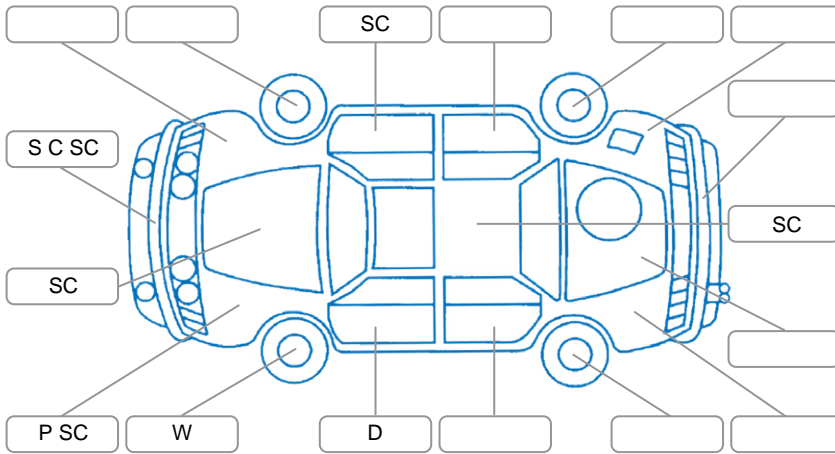

Report ID:	28,297,468	Version:	1
Created:	02 Jul 2026		

Make:	Volkswagen	Model:	E-Golf
Body Style:	Hatchback	Year:	2016
Rego No.:	RUW809	Rego Expiry:	12 Jul 2026
WoF Expiry:	28 Jul 2026	Odometer:	37,094 Kms
Good No.:	28297468	VIN:	WVWZZZAUZGW911130
Next Service:	49000	Service History:	No

Key
 S = Scratch R = Rust C = Crack * = Decals W = Significant scuffs
 D = Dent PT = Paint defect P = Pin dent SC = Stone Chips

Note: some defects and blemishes may not be displayed in the diagram

Body Inspection Comments

Conditions During Body Inspection: Dry

Under Carriage and Under Bonnet Inspection Comments

Interior Comments

Seats:	Good
Carpets:	Good
Panels:	Good
Dashboard:	Good

General Comments

Road Conditions During Test Drive	Dry	
Engine Timing Mechanism	Unknown	
Evidence of Cam Belt Replacement	<input type="checkbox"/> Yes <input type="checkbox"/> No	Kms
Inspected by:	Chris Buckley	
Published by:	Jeremy Hutchings	
Inspection Date:	02 Jul 2026	