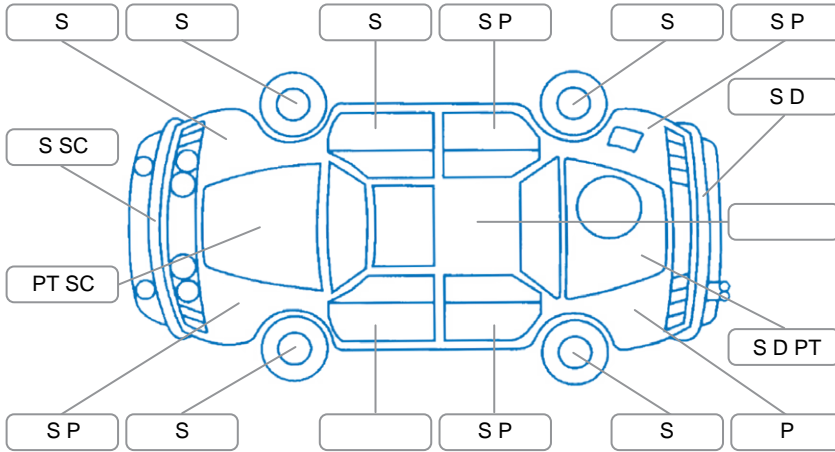

Report ID:	28,297,391	Version:	2
Created:	02 Jul 2026		

Make:	Ford	Model:	Territory
Body Style:	SUV	Year:	2014
Rego No.:	HMA665	Rego Expiry:	05 Jul 2026
WoF Expiry:	15 Jul 2027	Odometer:	180,295 Kms
Good No.:	28297391	VIN:	6FPAAAJGATDK48278
Next Service:	195000 Kms	Service History:	No

Key

S = Scratch R = Rust C = Crack * = Decals W = Significant scuffs
 D = Dent PT = Paint defect P = Pin dent SC = Stone Chips

Note: some defects and blemishes may not be displayed in the diagram

Body Inspection Comments

rear right reflector broken.

Conditions During Body Inspection

Dry

Under Carriage and Under Bonnet Inspection Comments

Interior Comments

Seats:	Average
Carpets:	Average
Panels:	Good
Dashboard:	Good

General Comments