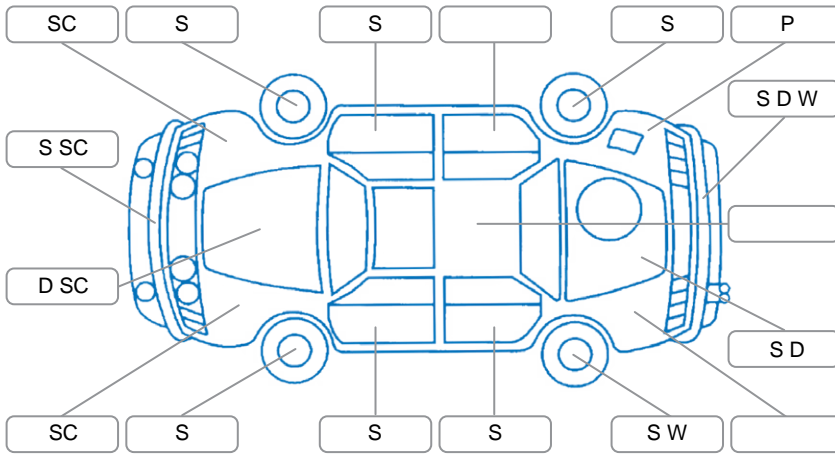

Report ID:	28,297,050	Version:	1
Created:	08 Jul 2026		

Make:	Skoda	Model:	Octavia
Body Style:	Wagon	Year:	2015
Rego No.:	JHY349	Rego Expiry:	05 Aug 2026
WoF Expiry:	17 Feb 2027	Odometer:	91,974 Kms
Good No.:	28297050	VIN:	TMBKE9NE0F0216846
Next Service:	106,200km's	Service History:	Yes

**Key**  
 S = Scratch    R = Rust    C = Crack    \* = Decals    W = Significant scuffs  
 D = Dent    PT = Paint defect    P = Pin dent    SC = Stone Chips

Note: some defects and blemishes may not be displayed in the diagram