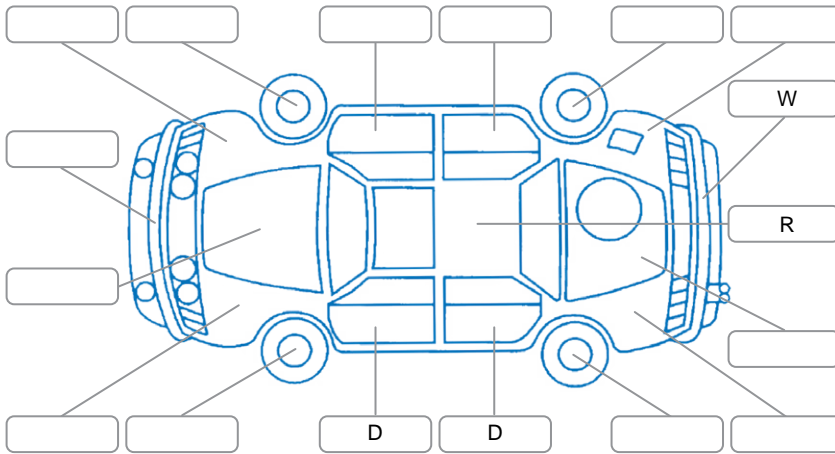

Key
 S = Scratch R = Rust C = Crack * = Decals W = Significant scuffs
 D = Dent PT = Paint defect P = Pin dent SC = Stone Chips

Note: some defects and blemishes may not be displayed in the diagram

Body Inspection Comments

Parcel tray missing, engine oil leak,

Conditions During Body Inspection

Wet

Under Carriage and Under Bonnet Inspection Comments

Interior Comments

Seats:	Good
Carpets:	Good
Panels:	Good
Dashboard:	Good

General Comments