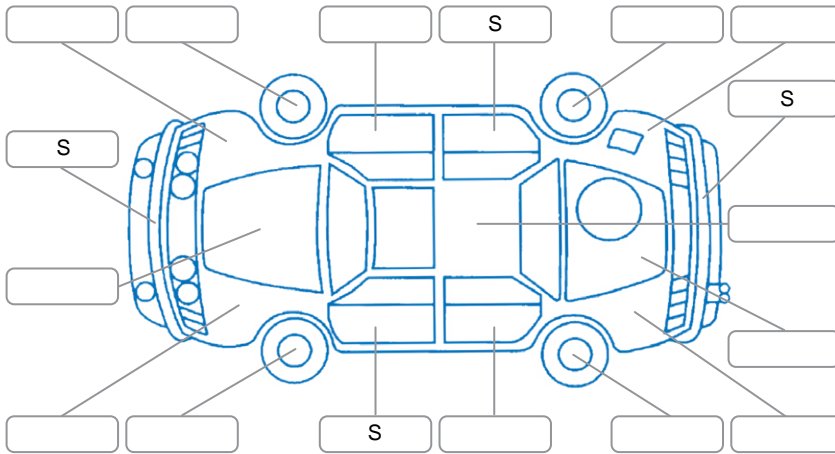

Report ID:	28,296,950	Version:	1
Created:	05 Jul 2026		

Make:	Land Rover	Model:	Range Rover Sport
Body Style:	SUV	Year:	2022
Rego No.:	PKP855	Rego Expiry:	02 Aug 2026
WoF Expiry:	26 Mar 2027	Odometer:	29,965 Kms
Good No.:	28296950	VIN:	SALWA2AE6NA240953
Next Service:	53000	Service History:	Yes

**Key**  
 S = Scratch    R = Rust    C = Crack    \* = Decals    W = Significant scuffs  
 D = Dent    PT = Paint defect    P = Pin dent    SC = Stone Chips

Note: some defects and blemishes may not be displayed in the diagram