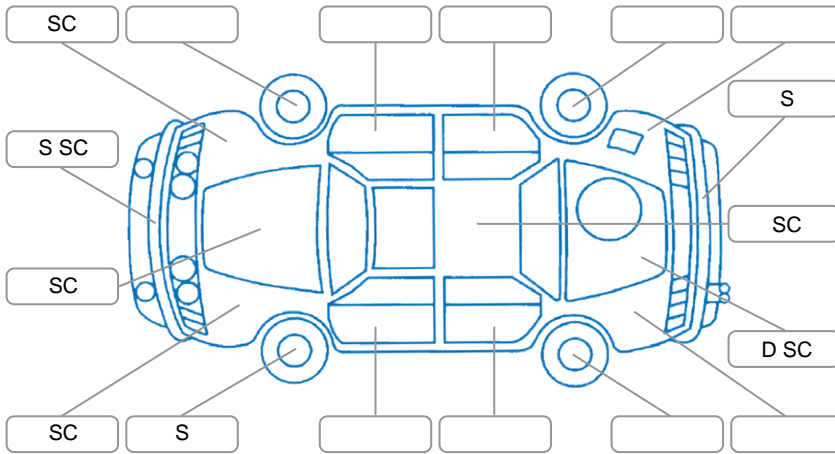

Report ID:	28,296,932	Version:	3
Created:	03 Jul 2026		

Make:	Toyota	Model:	Fortuner
Body Style:	SUV	Year:	2022
Rego No.:	PED893	Rego Expiry:	29 Dec 2026
WoF Expiry:	30 Jun 2027	Odometer:	0 Kms
Good No.:	28296932	VIN:	MR0BA3FS001127455
Next Service:	222,000	Service History:	No

Key
 S = Scratch R = Rust C = Crack * = Decals W = Significant scuffs
 D = Dent PT = Paint defect P = Pin dent SC = Stone Chips

Note: some defects and blemishes may not be displayed in the diagram

Body Inspection Comments

Drivers inner sill needs painting.

Conditions During Body Inspection

Dry

Under Carriage and Under Bonnet Inspection Comments

Interior Comments

Seats:	Average
Carpets:	Average
Panels:	Average
Dashboard:	Screw holes in centre console.

General Comments

Tow bar tongue in boot. Electric tailgate not working properly. Pre-collision fault message on dashboard. rear parking sensor are faulty. Truck is trying to do a DPFF regeneration.

Road Conditions During Test Drive	Dry
Engine Timing Mechanism	Timing Chain
Evidence of Cam Belt Replacement	<input type="checkbox"/> Yes <input type="checkbox"/> No Kms