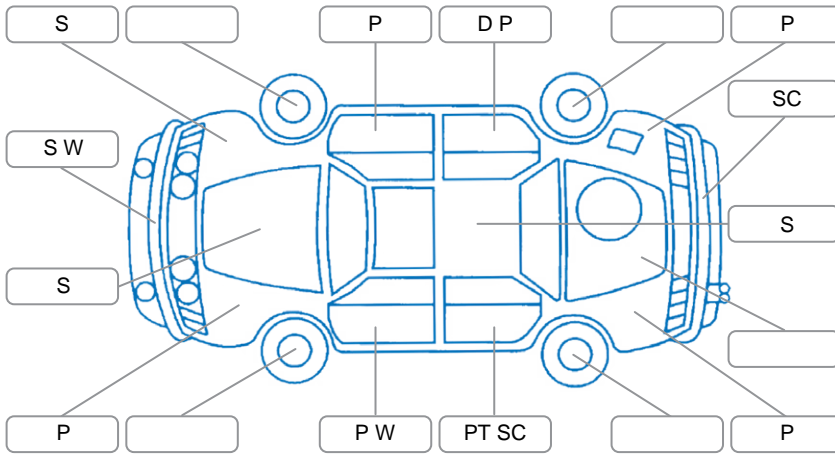

Report ID:	28,296,806	Version:	1
Created:	04 Jul 2026		

Make:	Mitsubishi	Model:	Lancer
Body Style:	Hatchback	Year:	2014
Rego No.:	HFB662	Rego Expiry:	07 Aug 2026
WoF Expiry:	17 Jul 2027	Odometer:	103,355 Kms
Good No.:	28296806	VIN:	JMFLTCX4AEU001729
Next Service:	116,267 Kms	Service History:	Yes

Key

S = Scratch R = Rust C = Crack * = Decals W = Significant scuffs
 D = Dent PT = Paint defect P = Pin dent SC = Stone Chips

Note: some defects and blemishes may not be displayed in the diagram

Body Inspection Comments

Conditions During Body Inspection: Dry

Under Carriage and Under Bonnet Inspection Comments

2WD

Interior Comments

Seats:	Slight wear on drivers seat
Carpets:	Wear on drivers floor mat
Panels:	Wear on rear door cards
Dashboard:	Good