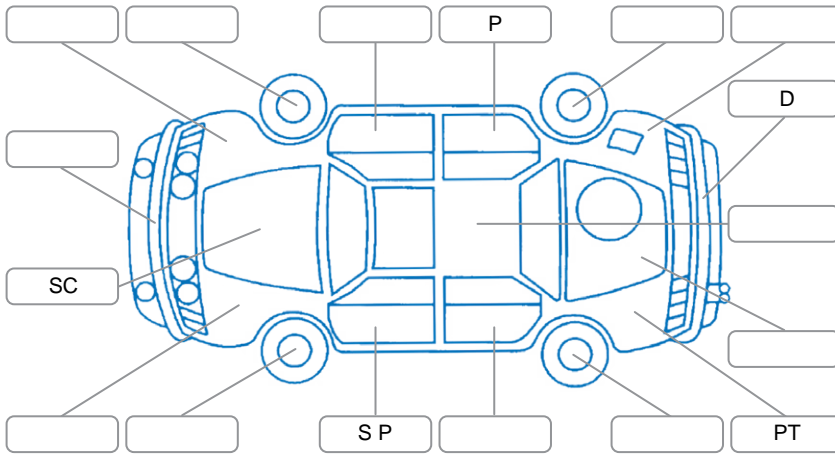

Report ID:	28,296,517	Version:	1
Created:	03 Jul 2026		

Make:	Toyota	Model:	Prius V
Body Style:	SUV	Year:	2015
Rego No.:	QDR782	Rego Expiry:	12 Mar 2027
WoF Expiry:	15 Jul 2027	Odometer:	226,145 Kms
Good No.:	28296517	VIN:	7AT0H637X23372593
Next Service:	236,000	Service History:	No

Key
 S = Scratch R = Rust C = Crack * = Decals W = Significant scuffs
 D = Dent PT = Paint defect P = Pin dent SC = Stone Chips

Note: some defects and blemishes may not be displayed in the diagram

Body Inspection Comments