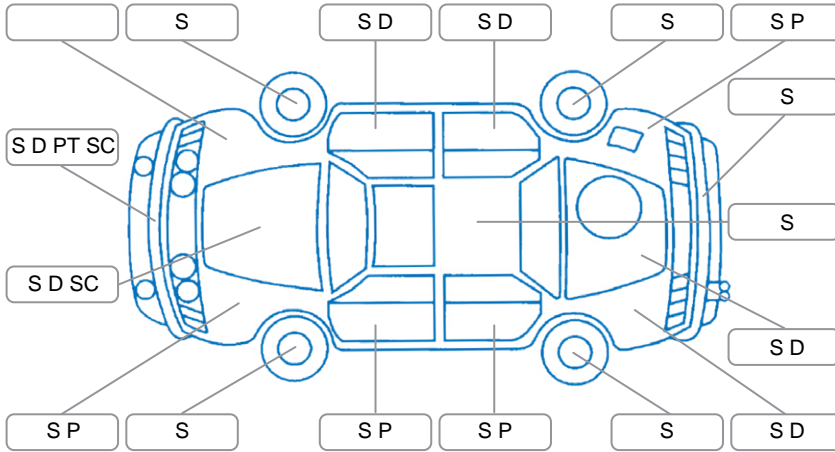

Key

S = Scratch R = Rust C = Crack * = Decals W = Significant scuffs
 D = Dent PT = Paint defect P = Pin dent SC = Stone Chips

Note: some defects and blemishes may not be displayed in the diagram

Body Inspection Comments

Stone chip in CVA of windscreen.
 Left sill dented.

Conditions During Body Inspection Dry

Under Carriage and Under Bonnet Inspection Comments

oil leaks

Interior Comments

Seats:	Average
Carpets:	Average
Panels:	Average
Dashboard:	Poor