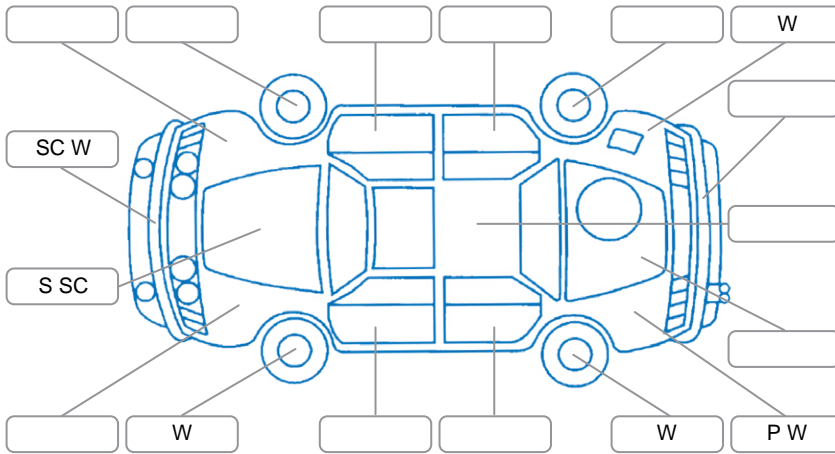

Report ID:	28,295,616	Version:	2
Created:	09 Jul 2026		

Make:	Toyota	Model:	Corolla
Body Style:	Hatchback	Year:	2018
Rego No.:	LDK507	Rego Expiry:	26 Jan 2027
WoF Expiry:	15 Jul 2027	Odometer:	75,242 Kms
Good No.:	28295616	VIN:	JTNKU3JEX0J584177
Next Service:	76,552km	Service History:	Yes

Key

S = Scratch R = Rust C = Crack * = Decals W = Significant scuffs
 D = Dent PT = Paint defect P = Pin dent SC = Stone Chips

Note: some defects and blemishes may not be displayed in the diagram

Body Inspection Comments

Conditions During Body Inspection: Dry

Under Carriage and Under Bonnet Inspection Comments

Interior Comments

Seats:	Good
Carpets:	Good
Panels:	Good
Dashboard:	Good

General Comments

Road Conditions During Test Drive	Dry
Engine Timing Mechanism	Timing Chain
Evidence of Cam Belt Replacement	<input type="checkbox"/> Yes <input type="checkbox"/> No Kms