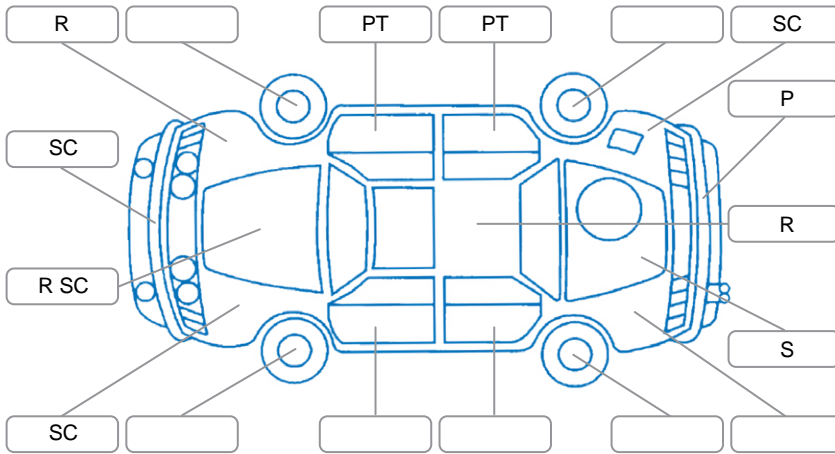

Report ID:	28,295,556	Version:	1
Created:	02 Jul 2026		

Make:	Nissan	Model:	Navara
Body Style:	Utility	Year:	2006
Rego No.:	DHD712	Rego Expiry:	01 Aug 2026
WoF Expiry:	23 Mar 2027	Odometer:	377,815 Kms
Good No.:	28295556	VIN:	VSKCVND40A0092455
Next Service:		Service History:	No

Key
 S = Scratch R = Rust C = Crack * = Decals W = Significant scuffs
 D = Dent PT = Paint defect P = Pin dent SC = Stone Chips

Note: some defects and blemishes may not be displayed in the diagram

Body Inspection Comments

Tray hard to open
 Crack on windscreen

Conditions During Body Inspection Wet

Under Carriage and Under Bonnet Inspection Comments

Four wheel drive
 Oil leak

Interior Comments

Seats:	Average
Carpets:	Average
Panels:	Average
Dashboard:	Average