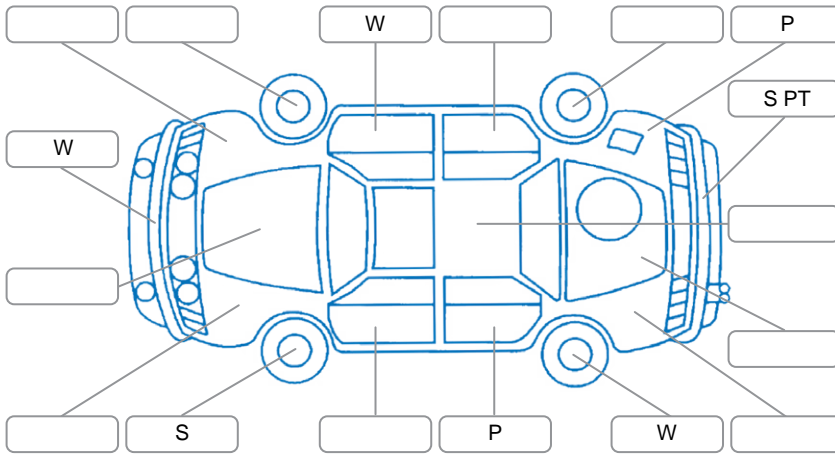

Report ID:	28,295,254	Version:	1
Created:	01 Jul 2026		

Make:	KIA	Model:	RIO
Body Style:	Hatchback	Year:	2023
Rego No.:	PZK641	Rego Expiry:	29 Nov 2026
WoF Expiry:	13 May 2027	Odometer:	51,572 Kms
Good No.:	28295254	VIN:	KNADB514MP6842718
Next Service:	54000km	Service History:	No

Key
 S = Scratch R = Rust C = Crack * = Decals W = Significant scuffs
 D = Dent PT = Paint defect P = Pin dent SC = Stone Chips

Note: some defects and blemishes may not be displayed in the diagram

Body Inspection Comments

Conditions During Body Inspection: Dry

Under Carriage and Under Bonnet Inspection Comments

Interior Comments

Seats:	Good
Carpets:	Good
Panels:	Good
Dashboard:	Good

General Comments

Front wheel drive

Road Conditions During Test Drive	Dry		
Engine Timing Mechanism	Timing Chain		
Evidence of Cam Belt Replacement	<input type="checkbox"/> Yes	<input type="checkbox"/> No	Kms
Inspected by:	Haden Brown		
Published by:	Haden Brown		
Inspection Date:	01 Jul 2026		