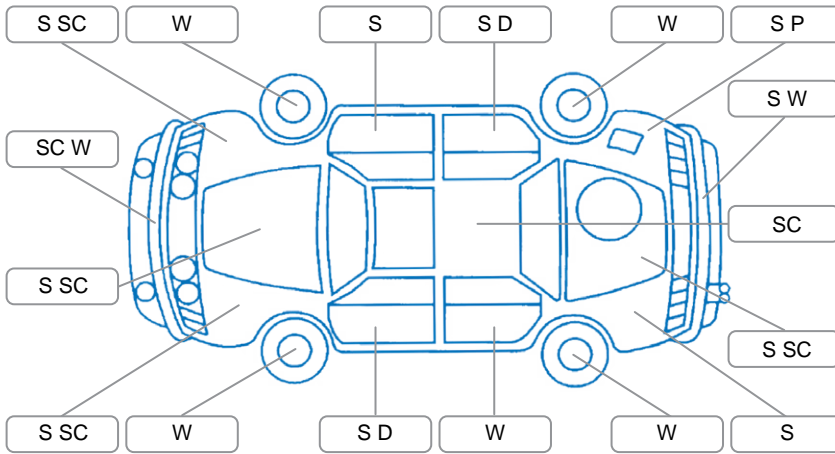

Report ID:	28,295,188	Version:	1
Created:	01 Jul 2026		

Make:	Nissan	Model:	Juke
Body Style:	Hatchback	Year:	2014
Rego No.:	MTR434	Rego Expiry:	14 Sep 2026
WoF Expiry:	16 Aug 2026	Odometer:	152,999 Kms
Good No.:	28295188	VIN:	7AT0DH8HX20311933
Next Service:	162,000km	Service History:	No

Key

S = Scratch R = Rust C = Crack * = Decals W = Significant scuffs
 D = Dent PT = Paint defect P = Pin dent SC = Stone Chips

Note: some defects and blemishes may not be displayed in the diagram

Body Inspection Comments

Windscreen stone chips

Conditions During Body Inspection

Dry

Under Carriage and Under Bonnet Inspection Comments

Underbody surface rust
 Engine oil seep
 Front wheel drive

Interior Comments

Seats:	Good
Carpets:	Average
Panels:	Average
Dashboard:	Good