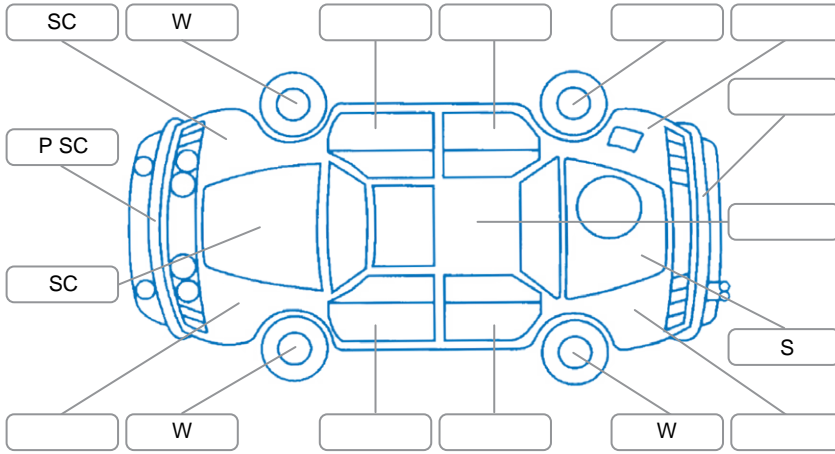

Report ID:	28,295,086	Version:	1
Created:	01 Jul 2026		

Make:	Ford	Model:	Kuga
Body Style:	SUV	Year:	2014
Rego No.:	JUU92	Rego Expiry:	30 Sep 2026
WoF Expiry:	26 Jun 2027	Odometer:	157,850 Kms
Good No.:	28295086	VIN:	WFOAXXWMAET11919
Next Service:	177,000 Kms	Service History:	Yes

**Key**

S = Scratch    R = Rust    C = Crack    \* = Decals    W = Significant scuffs  
 D = Dent    PT = Paint defect    P = Pin dent    SC = Stone Chips

Note: some defects and blemishes may not be displayed in the diagram