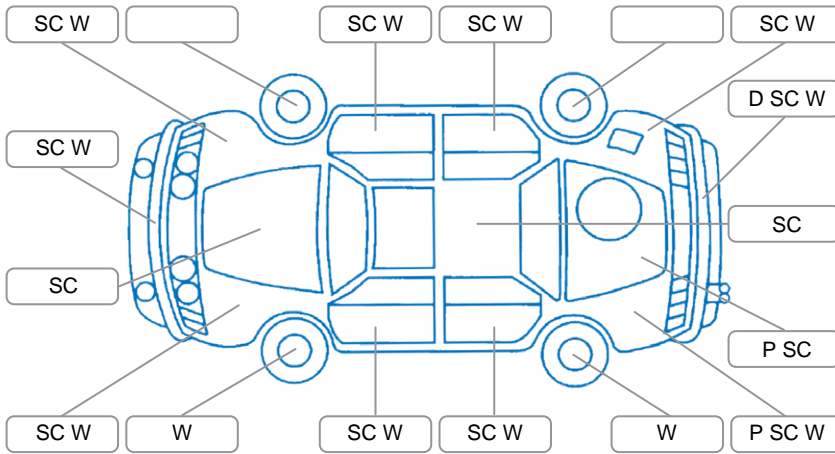

Report ID:	28,294,981	Version:	2
Created:	09 Jul 2026		

Make:	Honda	Model:	Odyssey
Body Style:	Wagon	Year:	2004
Rego No.:	GSZ612	Rego Expiry:	11 Oct 2026
WoF Expiry:	14 Jun 2026	Odometer:	213,863 Kms
Good No.:	28294981	VIN:	7AT08G61X13080869
Next Service:	203450	Service History:	No

Key
 S = Scratch R = Rust C = Crack * = Decals W = Significant scuffs
 D = Dent PT = Paint defect P = Pin dent SC = Stone Chips

Note: some defects and blemishes may not be displayed in the diagram

Body Inspection Comments

- Windscreen chip outside CVA
- Foggy headlights
- Front bumper misaligned

Conditions During Body Inspection: Dry Wet

Under Carriage and Under Bonnet Inspection Comments

Underbody surface rust

Interior Comments