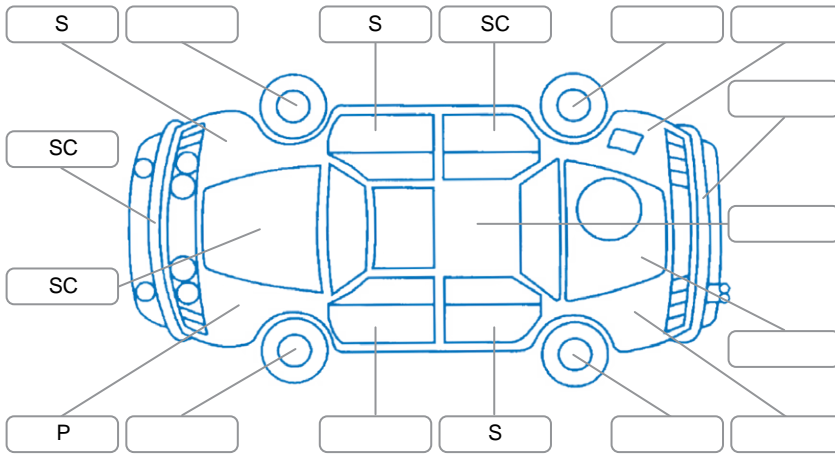

Report ID:	28,294,910	Version:	1
Created:	02 Jul 2026		

Make:	Nissan	Model:	Dualis
Body Style:	SUV	Year:	2009
Rego No.:	KBA482	Rego Expiry:	26 Aug 2026
WoF Expiry:	26 Aug 2026	Odometer:	171,745 Kms
Good No.:	28294910	VIN:	7AT0DH7HX16208967
Next Service:	180000	Service History:	No

Key
 S = Scratch R = Rust C = Crack * = Decals W = Significant scuffs
 D = Dent PT = Paint defect P = Pin dent SC = Stone Chips

Note: some defects and blemishes may not be displayed in the diagram

Body Inspection Comments

Conditions During Body Inspection	Dry
-----------------------------------	-----

Under Carriage and Under Bonnet Inspection Comments

Front wheel drive

Interior Comments

Seats:	Good
Carpets:	Good
Panels:	headliner damaged
Dashboard:	Good