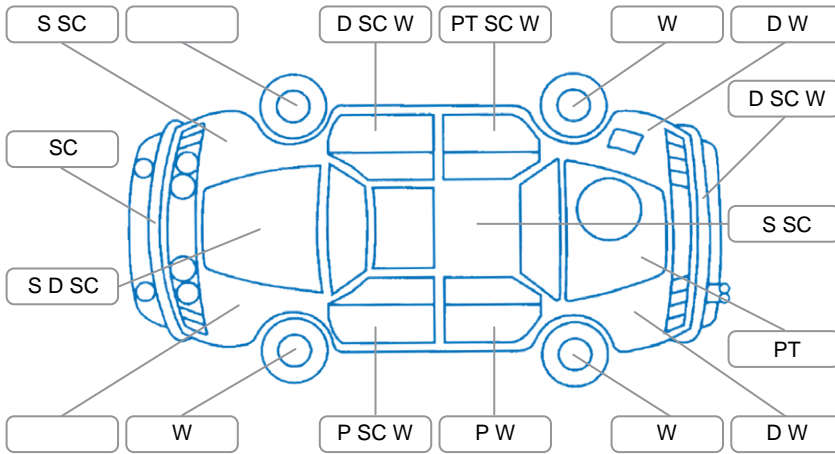

**Key**

S = Scratch    R = Rust    C = Crack    \* = Decals    W = Significant scuffs  
 D = Dent    PT = Paint defect    P = Pin dent    SC = Stone Chips

Note: some defects and blemishes may not be displayed in the diagram

**Body Inspection Comments**

Left side skirt scuffed

Conditions During Body Inspection

Wet

**Under Carriage and Under Bonnet Inspection Comments**

Underbody oxidation

**Interior Comments**

Seats:	Average
Carpets:	Good
Panels:	Good
Dashboard:	Good