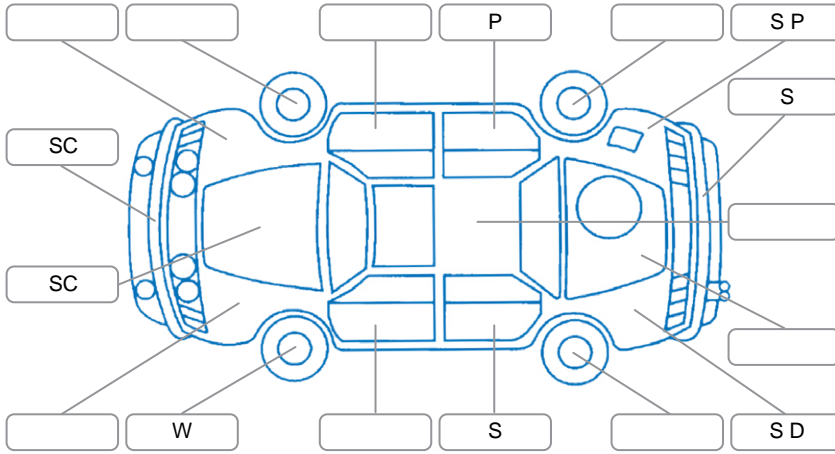

Report ID:	28,294,849	Version:	1
Created:	01 Jul 2026		

Make:	Hyundai	Model:	I45
Body Style:	Sedan	Year:	2013
Rego No.:	KKT107	Rego Expiry:	28 Nov 2026
WoF Expiry:	03 Dec 2026	Odometer:	141,495 Kms
Good No.:	28294849	VIN:	KMHEC41DMDA555698
Next Service:	149900	Service History:	No

**Key**

S = Scratch    R = Rust    C = Crack    \* = Decals    W = Significant scuffs  
 D = Dent    PT = Paint defect    P = Pin dent    SC = Stone Chips

Note: some defects and blemishes may not be displayed in the diagram