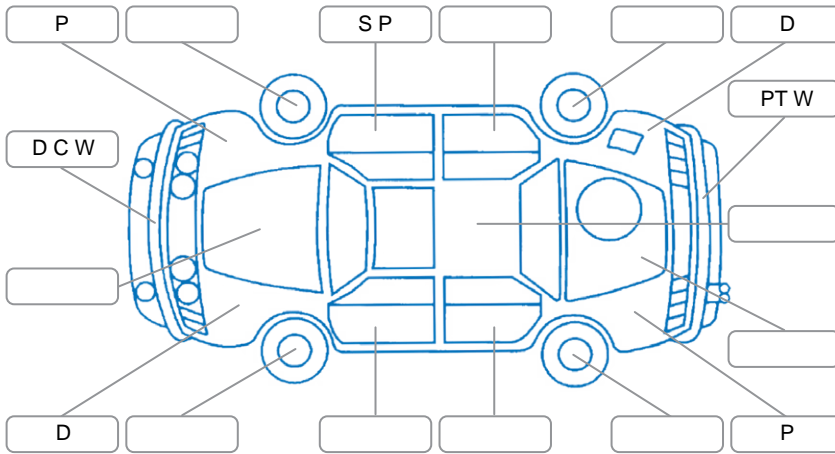

Report ID:	28,294,808	Version:	1
Created:	07 Jul 2026		

Make:	Suzuki	Model:	Kizashi
Body Style:	Sedan	Year:	2012
Rego No.:	GGJ86	Rego Expiry:	31 Aug 2026
WoF Expiry:	14 Jul 2027	Odometer:	128,282 Kms
Good No.:	28294808	VIN:	JSAFRE91S00121146
Next Service:	138,000	Service History:	No

Key
 S = Scratch R = Rust C = Crack * = Decals W = Significant scuffs
 D = Dent PT = Paint defect P = Pin dent SC = Stone Chips

Note: some defects and blemishes may not be displayed in the diagram

Body Inspection Comments

Conditions During Body Inspection: Dry

Under Carriage and Under Bonnet Inspection Comments

Interior Comments

Seats:	Minor stains
Carpets:	Average
Panels:	Average
Dashboard:	Average

General Comments

Road Conditions During Test Drive	Dry		
Engine Timing Mechanism	Timing Chain		
Evidence of Cam Belt Replacement	<input type="checkbox"/> Yes	<input type="checkbox"/> No	Kms
Inspected by:	Samuel Weir		
Published by:	Samuel Weir		
Inspection Date:	01 Jul 2026		