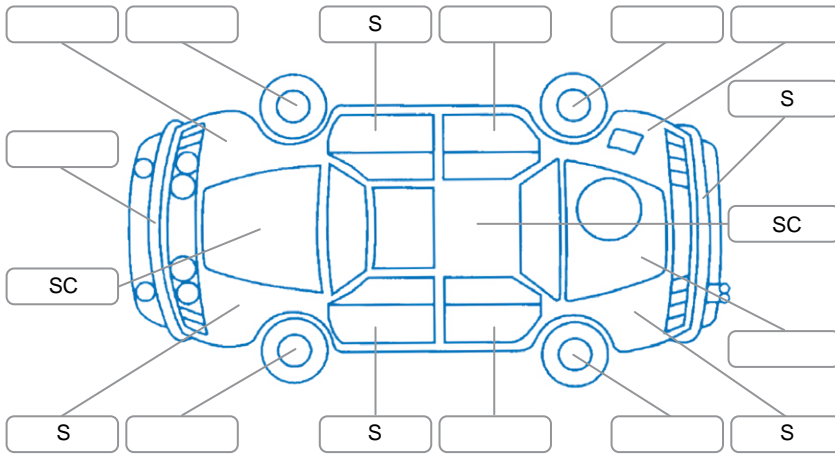

Report ID:	28,294,503	Version:	1
Created:	01 Jul 2026		

Make:	Subaru	Model:	Legacy
Body Style:	Wagon	Year:	2012
Rego No.:	NAC533	Rego Expiry:	11 Sep 2026
WoF Expiry:	08 Sep 2026	Odometer:	153,475 Kms
Good No.:	28294503	VIN:	7AT0GF0BX20011055
Next Service:	149221	Service History:	No

Key
 S = Scratch R = Rust C = Crack * = Decals W = Significant scuffs
 D = Dent PT = Paint defect P = Pin dent SC = Stone Chips

Note: some defects and blemishes may not be displayed in the diagram

Body Inspection Comments

Conditions During Body Inspection	Dry
-----------------------------------	-----

Under Carriage and Under Bonnet Inspection Comments

All wheel drive
 Front subframe corrosion

Interior Comments

Seats:	Good
Carpets:	Good
Panels:	Good
Dashboard:	Good