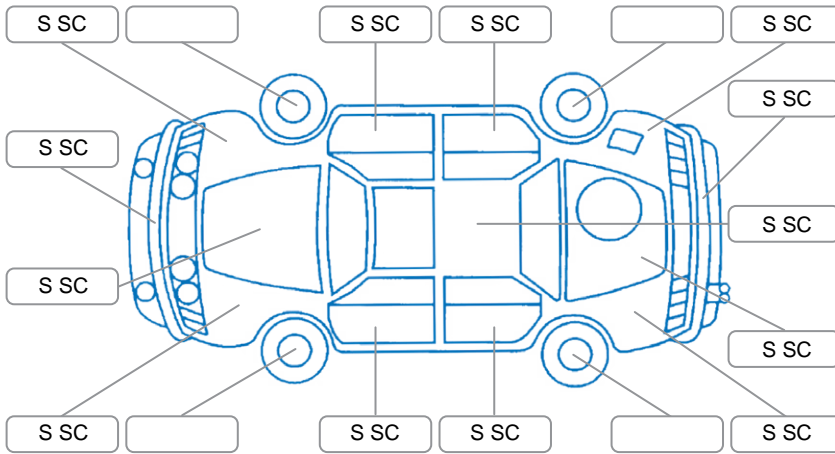

Report ID:	28,294,127	Version:	2
Created:	06 Jul 2026		

Make:	Honda	Model:	Odyssey
Body Style:	Wagon	Year:	2005
Rego No.:	LUE375	Rego Expiry:	25 Nov 2026
WoF Expiry:	17 Jul 2027	Odometer:	143,005 Kms
Good No.:	28294127	VIN:	7AT08G61X18106620
Next Service:	147000	Service History:	No

Key
 S = Scratch R = Rust C = Crack * = Decals W = Significant scuffs
 D = Dent PT = Paint defect P = Pin dent SC = Stone Chips

Note: some defects and blemishes may not be displayed in the diagram

Body Inspection Comments