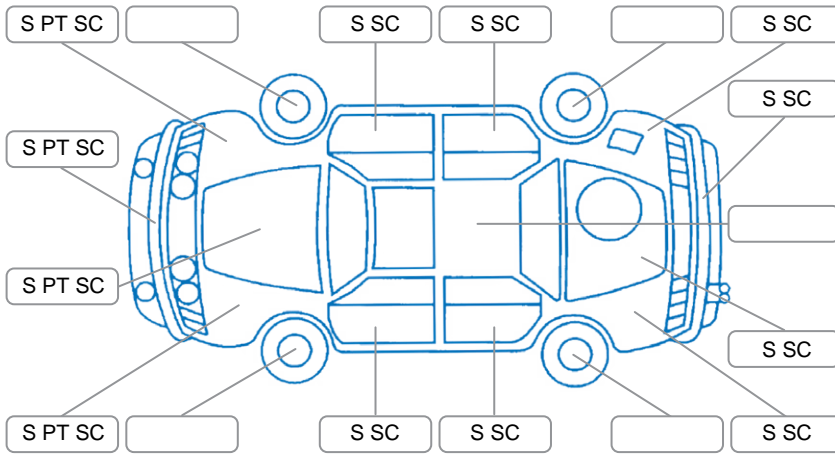

Report ID:	28,294,104	Version:	1
Created:	30 Jun 2026		

Make:	Toyota	Model:	Vitz
Body Style:	Hatchback	Year:	2006
Rego No.:	JDT296	Rego Expiry:	08 Dec 2026
WoF Expiry:	23 Jan 2027	Odometer:	63,500 Kms
Good No.:	28294104	VIN:	7AT0H63EX15034667
Next Service:	due	Service History:	No

Key
 S = Scratch R = Rust C = Crack * = Decals W = Significant scuffs
 D = Dent PT = Paint defect P = Pin dent SC = Stone Chips

Note: some defects and blemishes may not be displayed in the diagram

Body Inspection Comments

Headlight dull/

Conditions During Body Inspection	Dry
-----------------------------------	-----

Under Carriage and Under Bonnet Inspection Comments

2WD/ engine oil leak/underbody surface rust/

Interior Comments