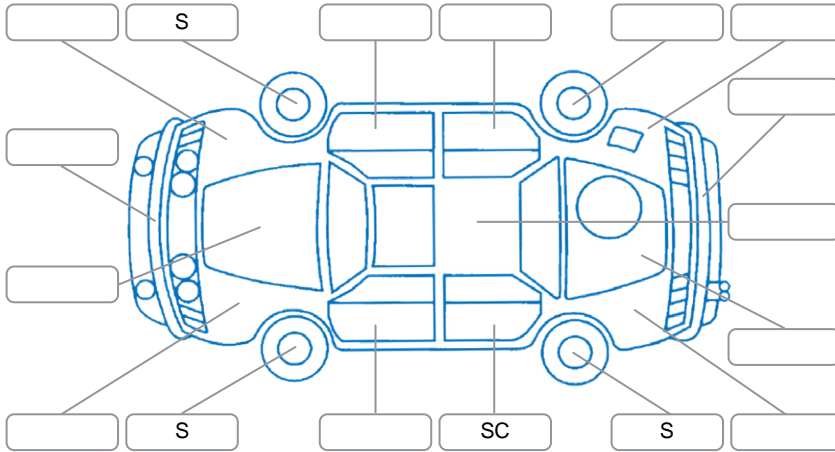

Report ID:	28,294,073	Version:	3
Created:	07 Jul 2026		

Make:	Skoda	Model:	Fabia
Body Style:	Hatchback	Year:	2012
Rego No.:	GQM478	Rego Expiry:	10 Jun 2027
WoF Expiry:	17 Jul 2027	Odometer:	78,628 Kms
Good No.:	28294073	VIN:	TMBFD65J4D3041528
Next Service:	83,500kms	Service History:	Yes

Key

S = Scratch R = Rust C = Crack * = Decals W = Significant scuffs
 D = Dent PT = Paint defect P = Pin dent SC = Stone Chips

Note: some defects and blemishes may not be displayed in the diagram

Body Inspection Comments