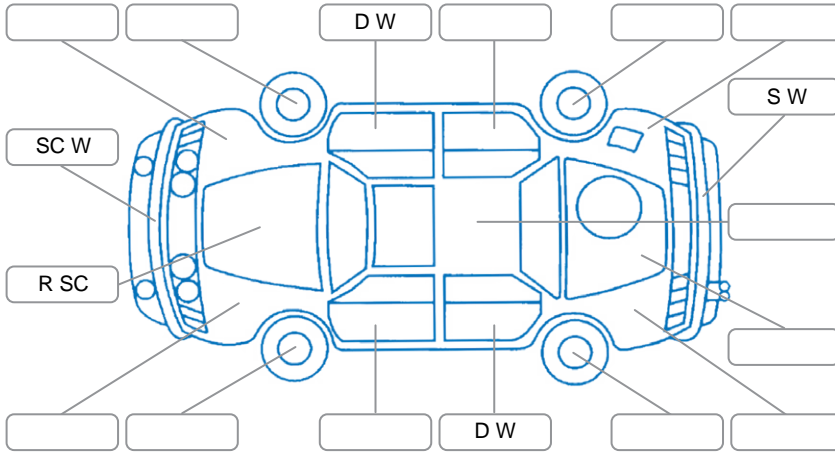

Report ID:	28,294,056	Version:	2
Created:	30 Jun 2026		

Make:	Jeep	Model:	Grand Cherokee
Body Style:	SUV	Year:	2016
Rego No.:	JYC749	Rego Expiry:	23 Jun 2027
WoF Expiry:	10 Jul 2027	Odometer:	122,600 Kms
Good No.:	28294056	VIN:	1C4RJFFG1FC126855
Next Service:	134,338km	Service History:	Yes

**Key**  
 S = Scratch    R = Rust    C = Crack    \* = Decals    W = Significant scuffs  
 D = Dent    PT = Paint defect    P = Pin dent    SC = Stone Chips

Note: some defects and blemishes may not be displayed in the diagram