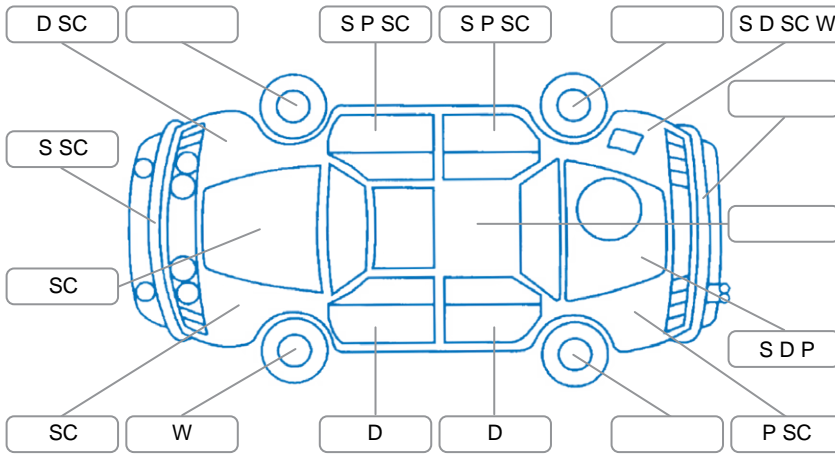

Report ID:	28,292,845	Version:	1
Created:	04 Jul 2026		

Make:	Holden	Model:	Colorado
Body Style:	Utility	Year:	2017
Rego No.:	KQQ573	Rego Expiry:	18 Jun 2027
WoF Expiry:	16 Jul 2027	Odometer:	119,990 Kms
Good No.:	28292845	VIN:	MMU148CK0HH642994
Next Service:	130,000 Kms	Service History:	Yes

Key
 S = Scratch R = Rust C = Crack * = Decals W = Significant scuffs
 D = Dent PT = Paint defect P = Pin dent SC = Stone Chips

Note: some defects and blemishes may not be displayed in the diagram

Body Inspection Comments

Surface rust in drivers door jamb

Conditions During Body Inspection

Dry

Under Carriage and Under Bonnet Inspection Comments

2WD

Interior Comments

Seats:	Seat covers fitted
Carpets:	Good
Panels:	Good
Dashboard:	Good