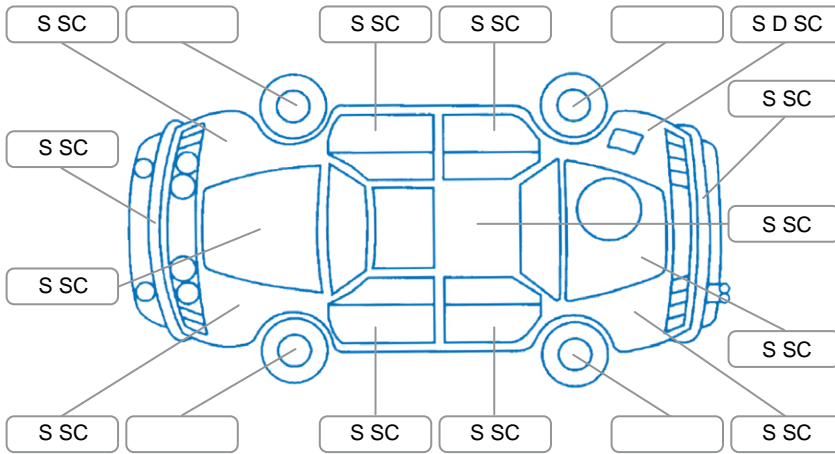

Report ID:	28,292,752	Version:	1
Created:	30 Jun 2026		

Make:	Nissan	Model:	Murano
Body Style:	SUV	Year:	2009
Rego No.:	LEN881	Rego Expiry:	03 Feb 2027
WoF Expiry:	11 Mar 2027	Odometer:	216,964 Kms
Good No.:	28292752	VIN:	7AT0DH74X17001093
Next Service:	due	Service History:	No

Key
 S = Scratch R = Rust C = Crack * = Decals W = Significant scuffs
 D = Dent PT = Paint defect P = Pin dent SC = Stone Chips

Note: some defects and blemishes may not be displayed in the diagram

Body Inspection Comments

Headlights dull/

Conditions During Body Inspection

Dry

Under Carriage and Under Bonnet Inspection Comments

All wheel drive/engine oil leakk

Interior Comments

Seats:	Average
Carpets:	Average
Panels:	Average
Dashboard:	Average