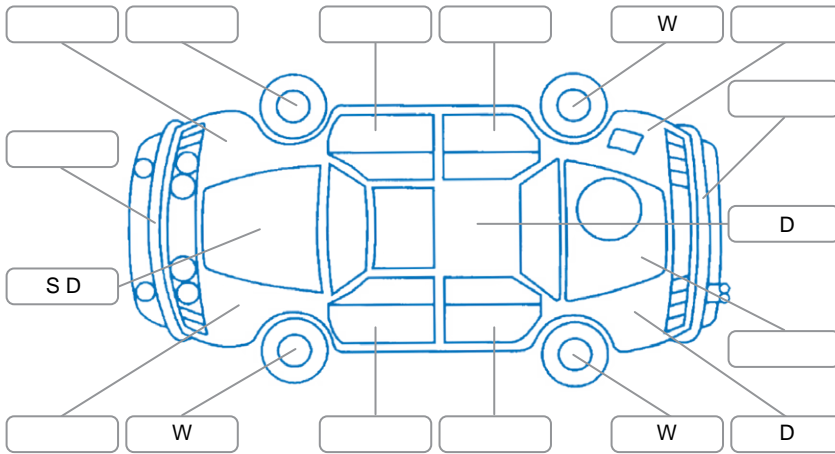

Report ID:	28,292,660	Version:	1
Created:	03 Jul 2026		

Make:	Hyundai	Model:	Getz
Body Style:	Hatchback	Year:	2008
Rego No.:	LTH108	Rego Expiry:	16 Nov 2026
WoF Expiry:	11 Dec 2026	Odometer:	112,228 Kms
Good No.:	28292660	VIN:	KMHBU51BR8U780912
Next Service:	unknown	Service History:	No

Key
 S = Scratch R = Rust C = Crack * = Decals W = Significant scuffs
 D = Dent PT = Paint defect P = Pin dent SC = Stone Chips

Note: some defects and blemishes may not be displayed in the diagram

Body Inspection Comments