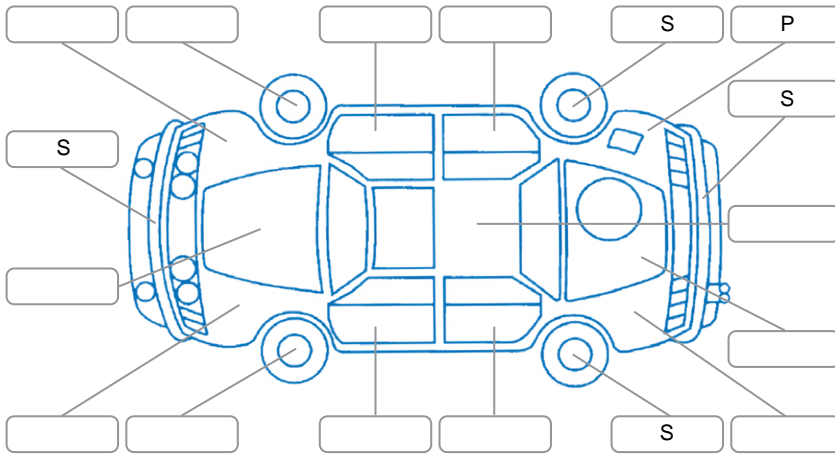

**Key**  
 S = Scratch    R = Rust    C = Crack    \* = Decals    W = Significant scuffs  
 D = Dent    PT = Paint defect    P = Pin dent    SC = Stone Chips

Note: some defects and blemishes may not be displayed in the diagram

### Body Inspection Comments

Right tail light cracked.

Conditions During Body Inspection

Dry