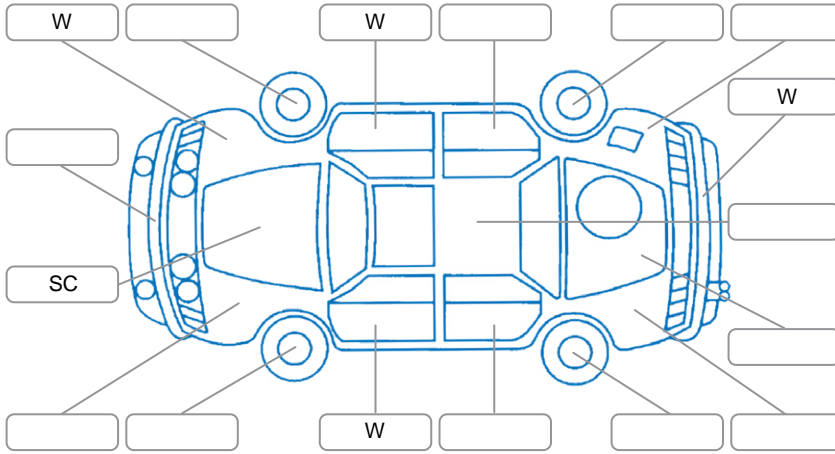

Report ID:	28,292,602	Version:	1
Created:	30 Jun 2026		

Make:	KIA	Model:	Seltos
Body Style:	SUV	Year:	2022
Rego No.:	PJA264	Rego Expiry:	27 Dec 2026
WoF Expiry:	12 Jun 2027	Odometer:	47,146 Kms
Good No.:	28292602	VIN:	KNAEP81ATN7353402
Next Service:	61500km	Service History:	Yes

Key

S = Scratch R = Rust C = Crack * = Decals W = Significant scuffs
 D = Dent PT = Paint defect P = Pin dent SC = Stone Chips

Note: some defects and blemishes may not be displayed in the diagram

Body Inspection Comments

Conditions During Body Inspection

Dry

Under Carriage and Under Bonnet Inspection Comments

Interior Comments

Seats:	Good
Carpets:	Good
Panels:	Good
Dashboard:	Good

General Comments

AWD

Road Conditions During Test Drive	Dry		
Engine Timing Mechanism	Timing Chain		
Evidence of Cam Belt Replacement	<input type="checkbox"/> Yes	<input type="checkbox"/> No	Kms
Inspected by:	Haden Brown		
Published by:	Haden Brown		
Inspection Date:	30 Jun 2026		