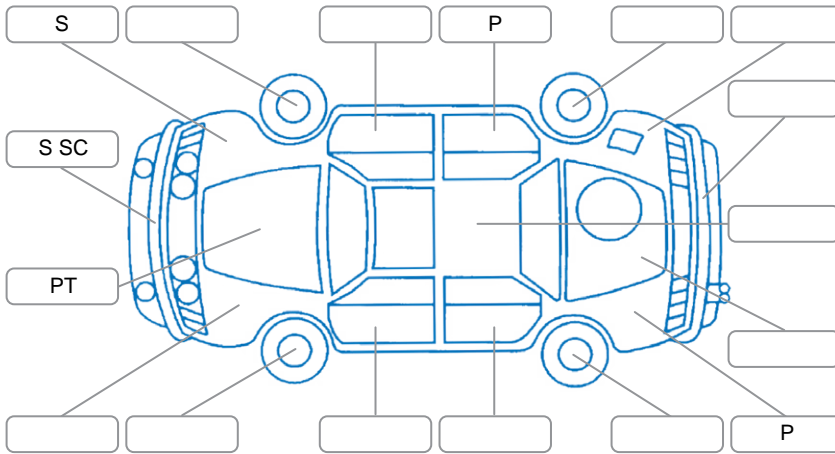

Report ID:	28,292,536	Version:	1
Created:	02 Jul 2026		

Make:	Nissan	Model:	Pathfinder
Body Style:	SUV	Year:	2015
Rego No.:	JFL290	Rego Expiry:	17 Oct 2026
WoF Expiry:	06 Jul 2027	Odometer:	225,442 Kms
Good No.:	28292536	VIN:	5N1AR2MMXEC728932
Next Service:	229,400 Kms	Service History:	No

Key
 S = Scratch R = Rust C = Crack * = Decals W = Significant scuffs
 D = Dent PT = Paint defect P = Pin dent SC = Stone Chips

Note: some defects and blemishes may not be displayed in the diagram

Body Inspection Comments

Conditions During Body Inspection: Dry

Under Carriage and Under Bonnet Inspection Comments

Interior Comments

Seats:	Good
Carpets:	Good
Panels:	Good
Dashboard:	Good

General Comments

Road Conditions During Test Drive	Dry		
Engine Timing Mechanism	Timing Chain		
Evidence of Cam Belt Replacement	<input type="checkbox"/> Yes	<input type="checkbox"/> No	Kms
Inspected by:	Kees Gould		
Published by:	Kieran Driver		
Inspection Date:	02 Jul 2026		