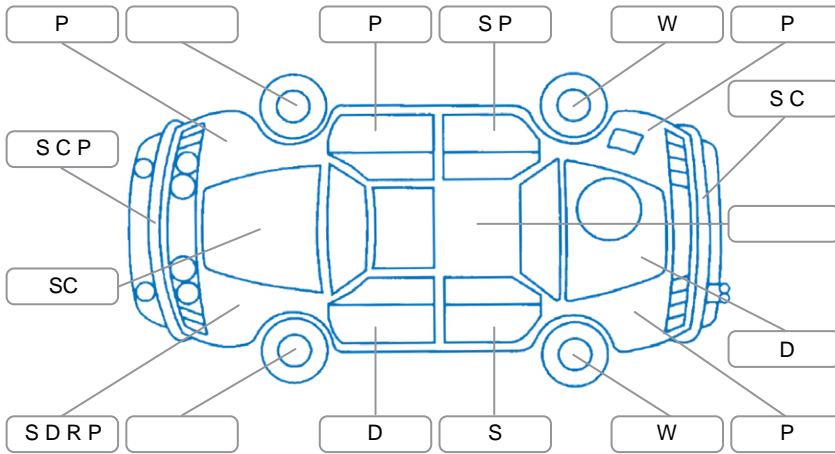

Report ID:	28,292,205	Version:	1
Created:	30 Jun 2026		

Make:	Nissan	Model:	Tiida
Body Style:	Hatchback	Year:	2010
Rego No.:	KSM200	Rego Expiry:	13 Jul 2026
WoF Expiry:	19 Jun 2027	Odometer:	216,439 Kms
Good No.:	28292205	VIN:	7AT0DH78X17371992
Next Service:		Service History:	No

Key
 S = Scratch R = Rust C = Crack * = Decals W = Significant scuffs
 D = Dent PT = Paint defect P = Pin dent SC = Stone Chips

Note: some defects and blemishes may not be displayed in the diagram

Body Inspection Comments

Condensation in rear right light

Conditions During Body Inspection

Dry

Under Carriage and Under Bonnet Inspection Comments

Front wheel drive
 Oil leak

Interior Comments

Seats:	Average
Carpets:	rips
Panels:	steering wheel rips centre armrest rips
Dashboard:	Average