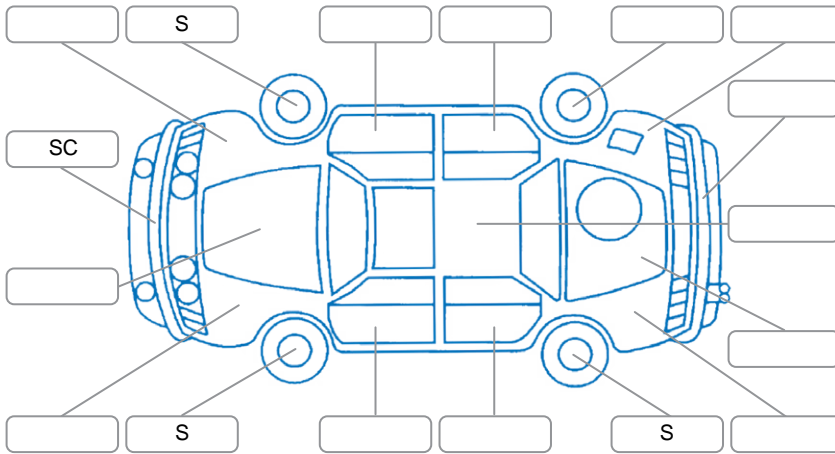

**Key**  
 S = Scratch    R = Rust    C = Crack    \* = Decals    W = Significant scuffs  
 D = Dent    PT = Paint defect    P = Pin dent    SC = Stone Chips

Note: some defects and blemishes may not be displayed in the diagram

### Under Carriage and Under Bonnet Inspection Comments

Right CV boot split.  
 Oil leaks.