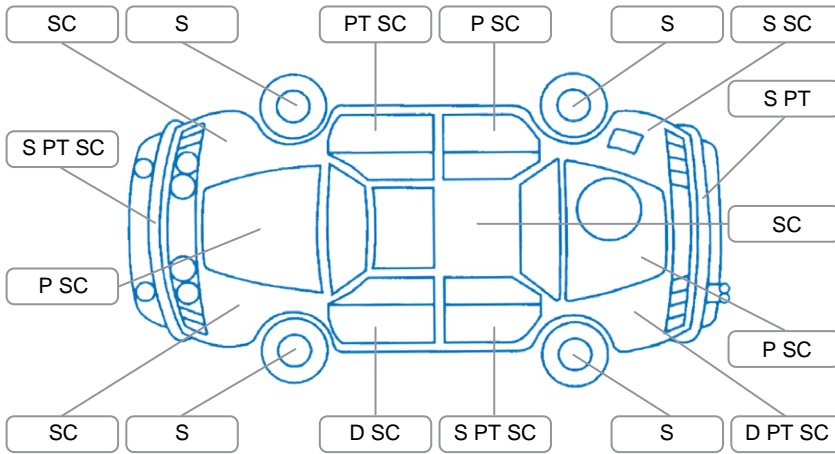

Report ID:	28,292,185	Version:	1
Created:	06 Jul 2026		

Make:	Nissan	Model:	March
Body Style:	Hatchback	Year:	2007
Rego No.:	HDH117	Rego Expiry:	28 Oct 2026
WoF Expiry:	30 May 2027	Odometer:	233,286 Kms
Good No.:	28292185	VIN:	7AT0DH0KX13351239
Next Service:	240,000 Kms	Service History:	No

Key
 S = Scratch R = Rust C = Crack * = Decals W = Significant scuffs
 D = Dent PT = Paint defect P = Pin dent SC = Stone Chips

Note: some defects and blemishes may not be displayed in the diagram

Body Inspection Comments

Stone chip in windscreen.
 Rust in inside of tailgate (By latch).
 Paint defect on RH cant rail.

Conditions During Body Inspection Dry

Under Carriage and Under Bonnet Inspection Comments

LF shock absorber seepage.