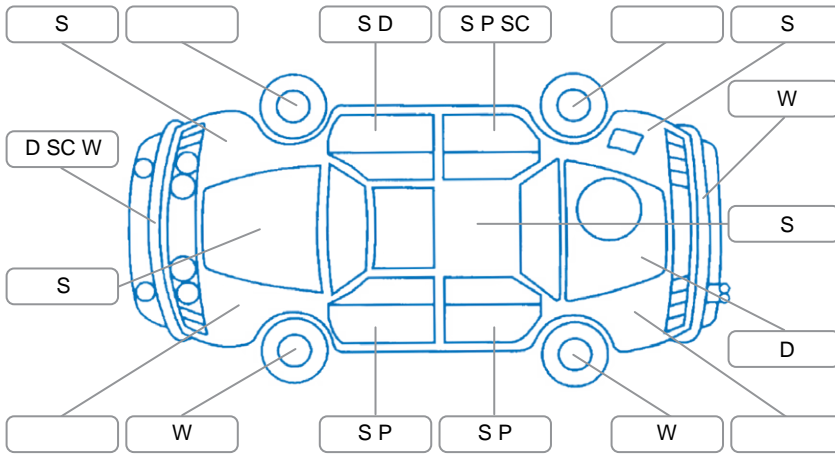

Report ID:	28,291,964	Version:	5
Created:	08 Jul 2026		

Make:	Suzuki	Model:	SX4
Body Style:	Hatchback	Year:	2013
Rego No.:	GZH314	Rego Expiry:	21 Jul 2026
WoF Expiry:	09 Jul 2027	Odometer:	163,419 Kms
Good No.:	28291964	VIN:	JSAGYB51S00400736
Next Service:	7/7/27 or 173400kms	Service History:	Yes

Key
 S = Scratch R = Rust C = Crack * = Decals W = Significant scuffs
 D = Dent PT = Paint defect P = Pin dent SC = Stone Chips

Note: some defects and blemishes may not be displayed in the diagram

Body Inspection Comments

Stone chips in windscreen.

Conditions During Body Inspection

Dry

Under Carriage and Under Bonnet Inspection Comments

Interior Comments

Seats:	Average
Carpets:	Average
Panels:	wear and tear on steering wheel.
Dashboard:	Average