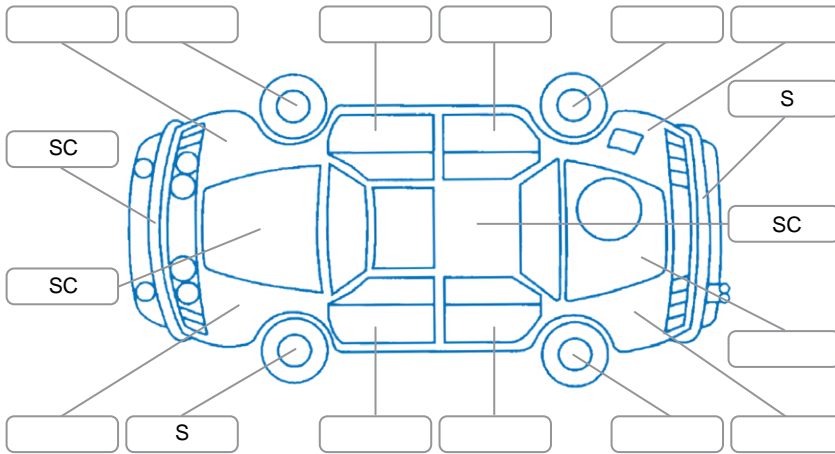

Report ID:	28,291,889	Version:	2
Created:	02 Jul 2026		

Make:	Renault	Model:	Koleos
Body Style:	SUV	Year:	2020
Rego No.:	MRT371	Rego Expiry:	10 Aug 2026
WoF Expiry:	03 Mar 2027	Odometer:	93,073 Kms
Good No.:	28291889	VIN:	VF1RZG00962323187
Next Service:	103,078 Kms	Service History:	No

Key
 S = Scratch R = Rust C = Crack * = Decals W = Significant scuffs
 D = Dent PT = Paint defect P = Pin dent SC = Stone Chips

Note: some defects and blemishes may not be displayed in the diagram

Body Inspection Comments