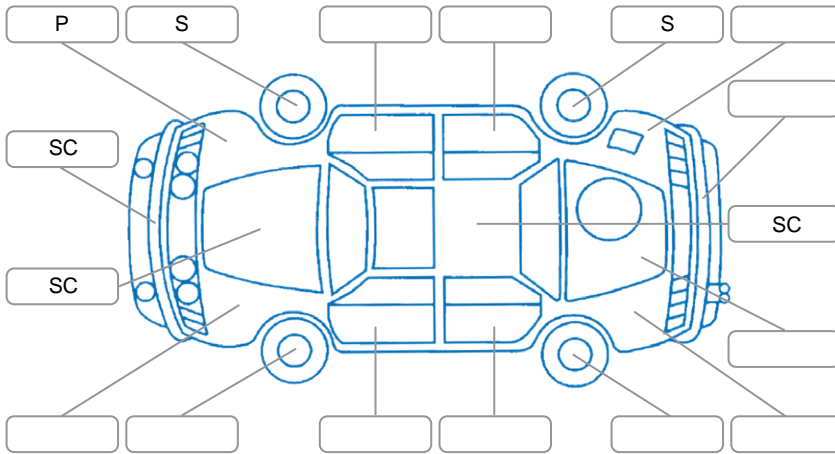

Report ID:	28,291,718	Version:	2
Created:	02 Jul 2026		

Make:	Ford	Model:	Escape
Body Style:	SUV	Year:	2023
Rego No.:	QAT787	Rego Expiry:	26 Dec 2026
WoF Expiry:	27 Jun 2027	Odometer:	46,256 Kms
Good No.:	28291718	VIN:	WF0FXXWPMHPC21128
Next Service:	65,000	Service History:	No

Key
 S = Scratch R = Rust C = Crack * = Decals W = Significant scuffs
 D = Dent PT = Paint defect P = Pin dent SC = Stone Chips

Note: some defects and blemishes may not be displayed in the diagram

Body Inspection Comments

Conditions During Body Inspection: Wet Dry

Under Carriage and Under Bonnet Inspection Comments

Interior Comments

Seats:	Good
Carpets:	Good
Panels:	Good
Dashboard:	Good

General Comments

Road Conditions During Test Drive	Dry		
Engine Timing Mechanism	Timing Chain		
Evidence of Cam Belt Replacement	<input type="checkbox"/> Yes	<input type="checkbox"/> No	Kms
Inspected by:	Lewis Dolamore		
Published by:	Kate Gibson		
Inspection Date:	02 Jul 2026		