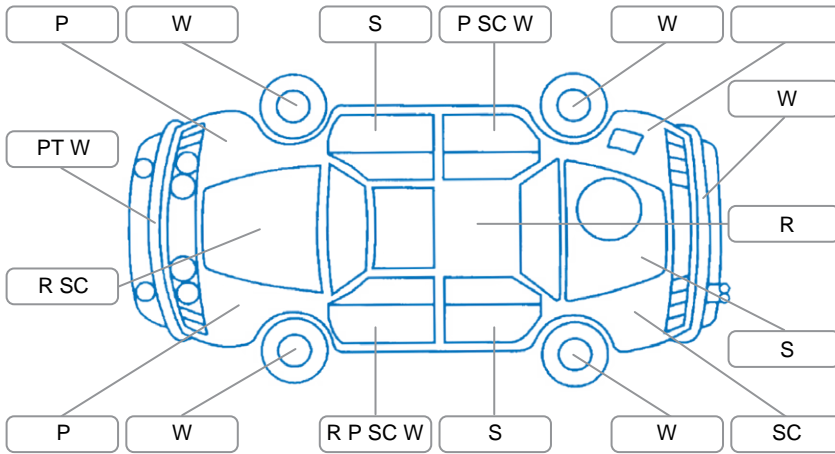

Report ID:	28,291,634	Version:	1
Created:	01 Jul 2026		

Make:	Mitsubishi	Model:	Outlander
Body Style:	SUV	Year:	2007
Rego No.:	KSD524	Rego Expiry:	09 Jan 2027
WoF Expiry:	03 Jun 2027	Odometer:	265,303 Kms
Good No.:	28291634	VIN:	7AT0CJ3MX17201021
Next Service:	No Sticker	Service History:	No

Key

S = Scratch R = Rust C = Crack * = Decals W = Significant scuffs
 D = Dent PT = Paint defect P = Pin dent SC = Stone Chips

Note: some defects and blemishes may not be displayed in the diagram

Body Inspection Comments

Spider rust on roof

Conditions During Body Inspection

Wet

Under Carriage and Under Bonnet Inspection Comments

Oil leak (Requires further investigation)

Interior Comments

Seats: Average

Carpets: worn & torn