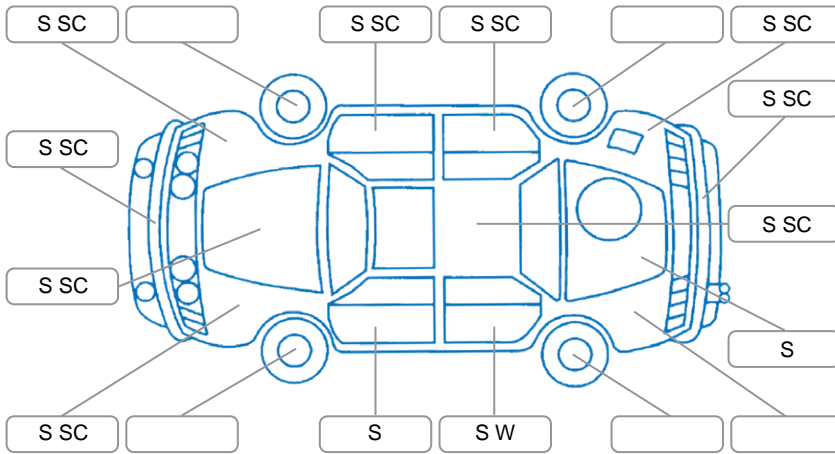

Report ID:	28,291,482	Version:	1
Created:	03 Jul 2026		

Make:	Honda	Model:	Civic
Body Style:	Sedan	Year:	2006
Rego No.:	GSN258	Rego Expiry:	07 May 2027
WoF Expiry:	01 Nov 2026	Odometer:	235,178 Kms
Good No.:	28291482	VIN:	7AT08G0WX12100142
Next Service:	246,000	Service History:	Yes

**Key**  
 S = Scratch    R = Rust    C = Crack    \* = Decals    W = Significant scuffs  
 D = Dent    PT = Paint defect    P = Pin dent    SC = Stone Chips

Note: some defects and blemishes may not be displayed in the diagram