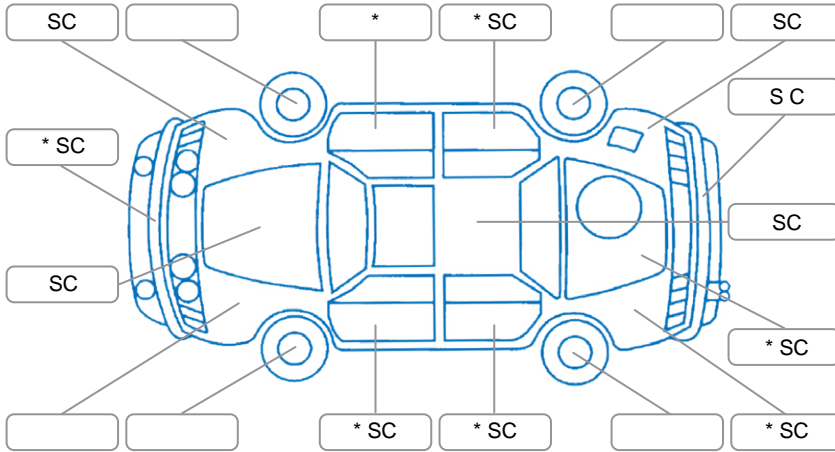

Report ID:	28,291,469	Version:	1
Created:	01 Jul 2026		

Make:	Ford	Model:	Ranger
Body Style:	Utility	Year:	2010
Rego No.:	FQY983	Rego Expiry:	30 Nov 2026
WoF Expiry:	05 Feb 2027	Odometer:	301,225 Kms
Good No.:	28291469	VIN:	MNALS2E90AW901781
Next Service:	296000	Service History:	No

### Key

S = Scratch    R = Rust    C = Crack    \* = Decals    W = Significant scuffs  
 D = Dent    PT = Paint defect    P = Pin dent    SC = Stone Chips

Note: some defects and blemishes may not be displayed in the diagram